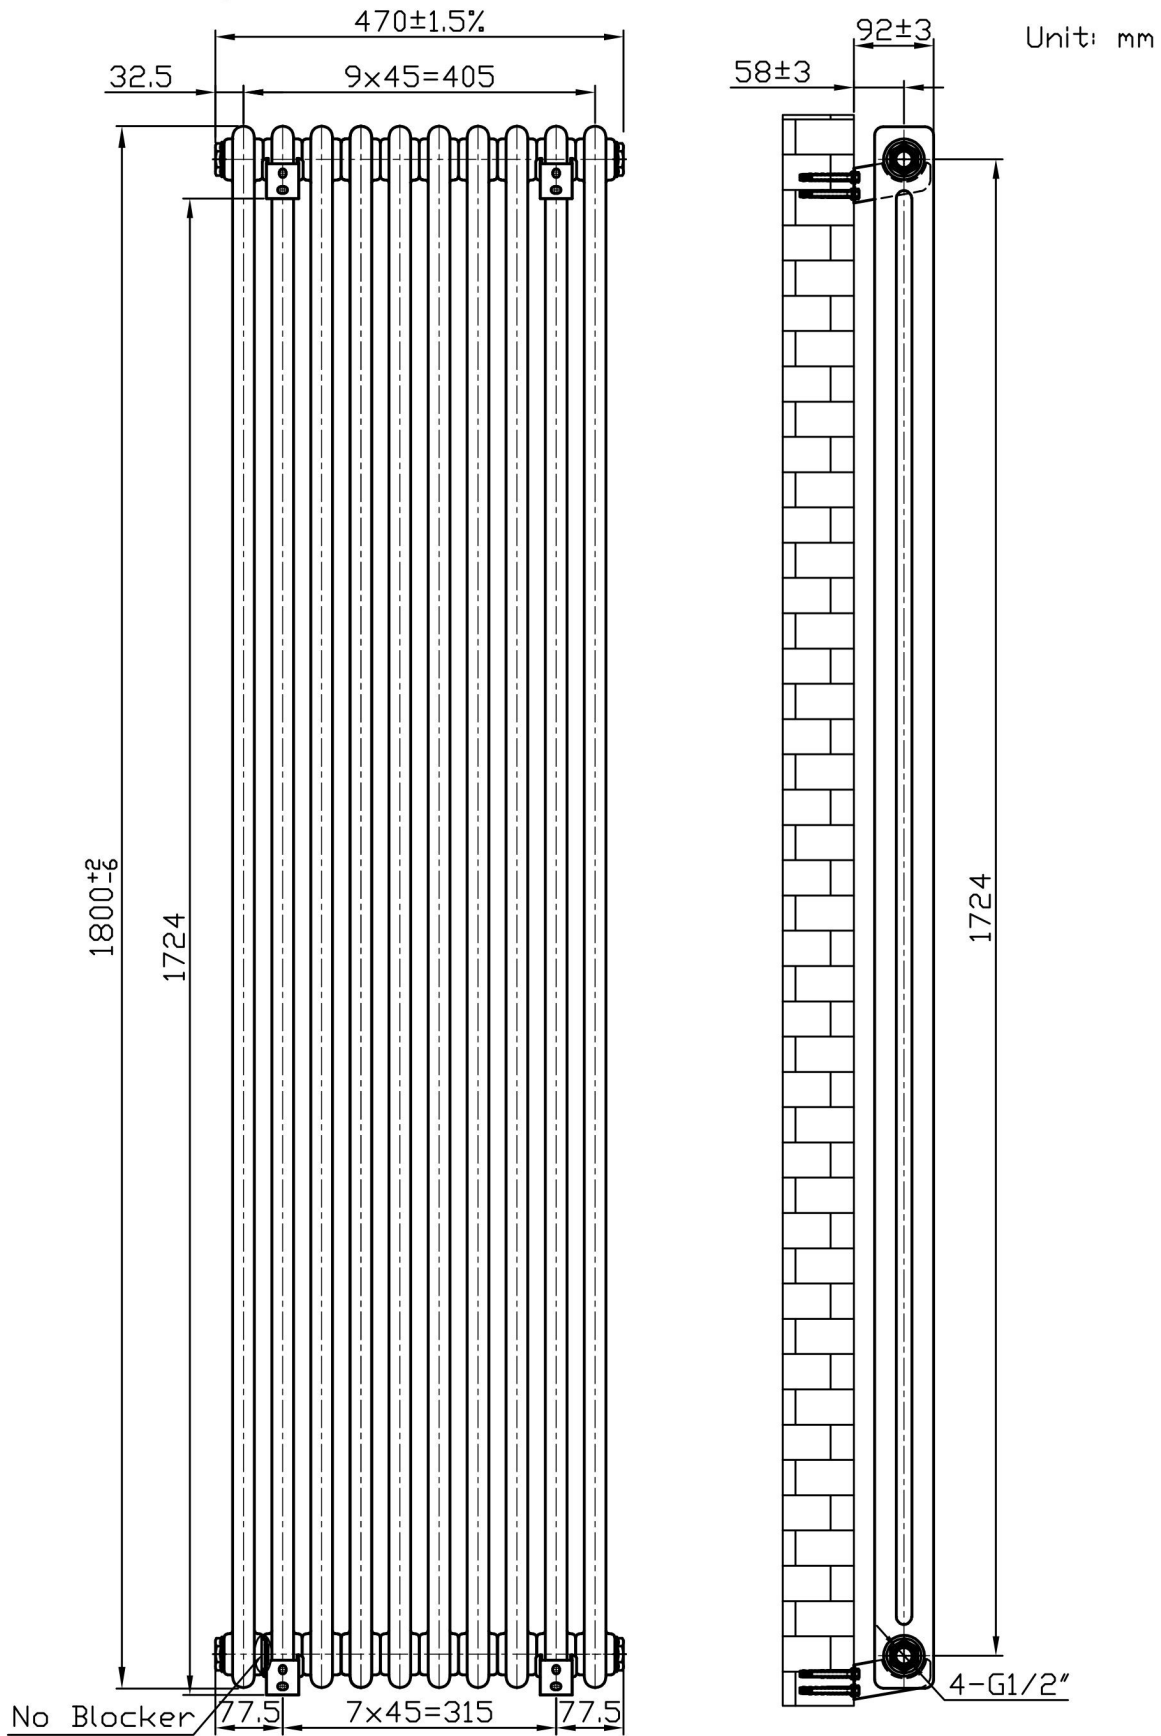

# Imperia 2 Column Vertical 1800 x 470mm. Painted Technical Drawing

Unit: mm

**Eastbrook** 

Eastbrook Road, Gloucester GL4 3DB  
 Technical Helpline : 01452 317890  
 Mon - Fri / 8am - 5pm  
 Email : [technical@eastbrookco.com](mailto:technical@eastbrookco.com)