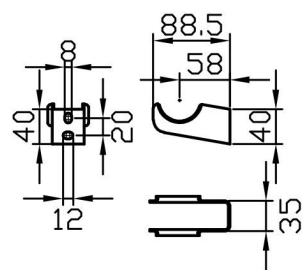

# Imperia 2 Column Vertical 1800 x 470mm. Painted Technical Drawing

Unit: mm

**Eastbrook** 

Eastbrook Road, Gloucester GL4 3DB  
 Technical Helpline : 01452 317890  
 Mon - Fri / 8am - 5pm  
 Email : [technical@eastbrookco.com](mailto:technical@eastbrookco.com)